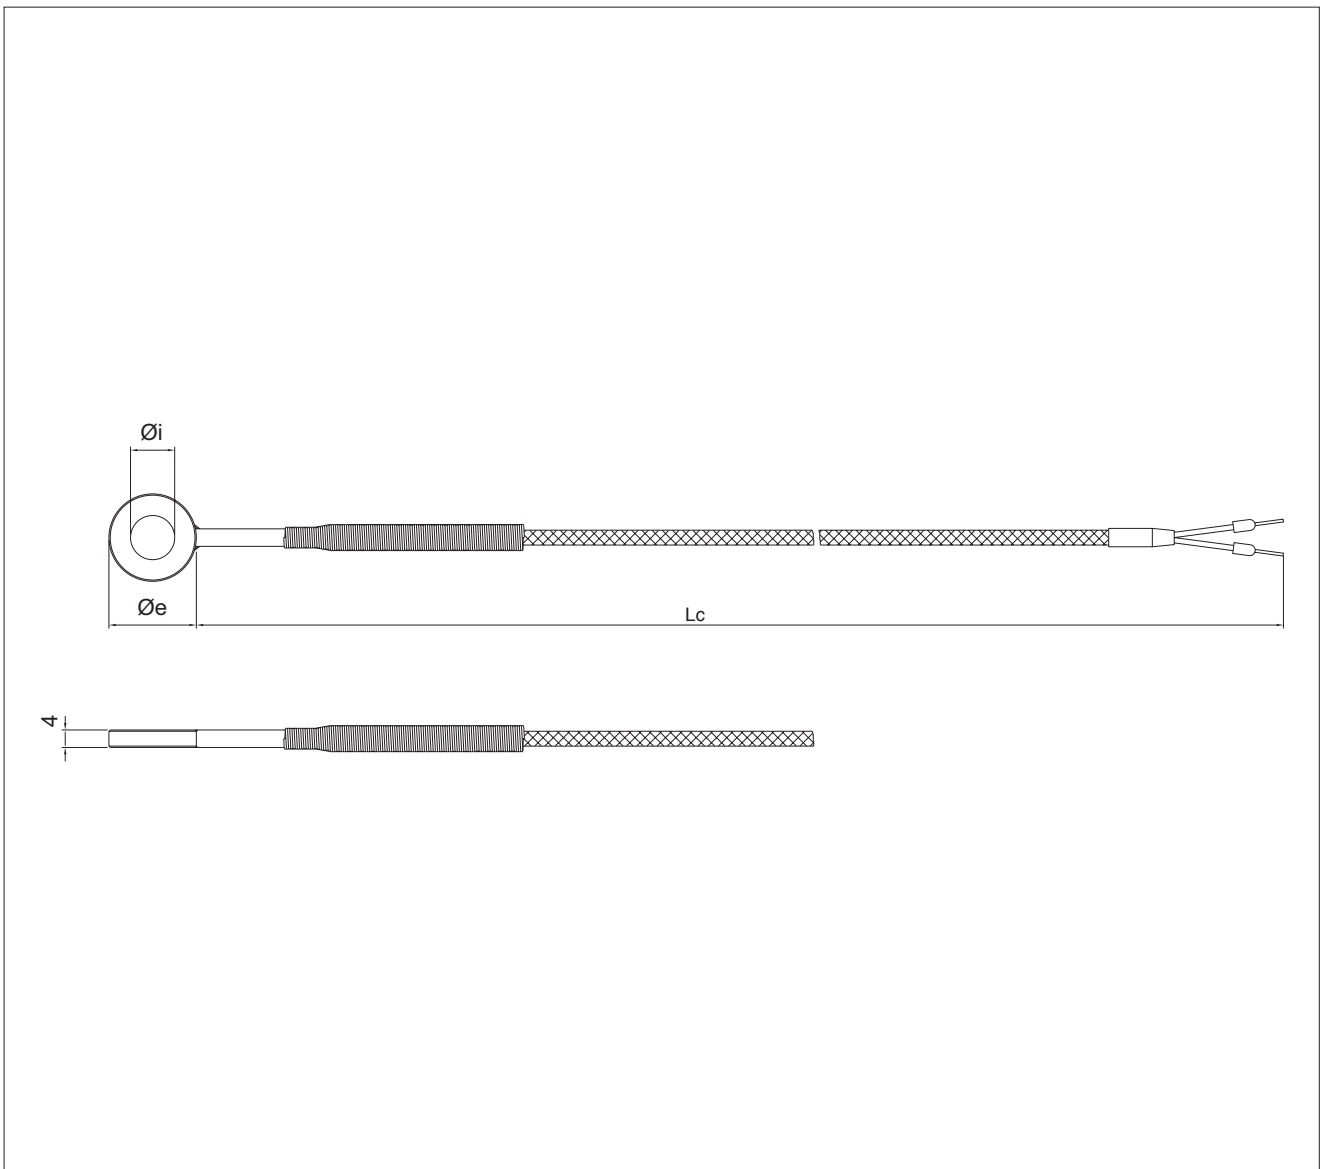

Main features

- Temperature limits: - 40 ... + 250° C
- Tolerance: Norme UNI 7938 standards, IEC 584.2 : class 2: for types J, K: $\pm 2.5^{\circ}$ C
- Extension cable insulation: fibreglass, screened TEFLON®
- Eyelet thermocouple with low thermal profile and quick response time, suitable for measures on flat surfaces
- Cable to DIN standard

MODELS