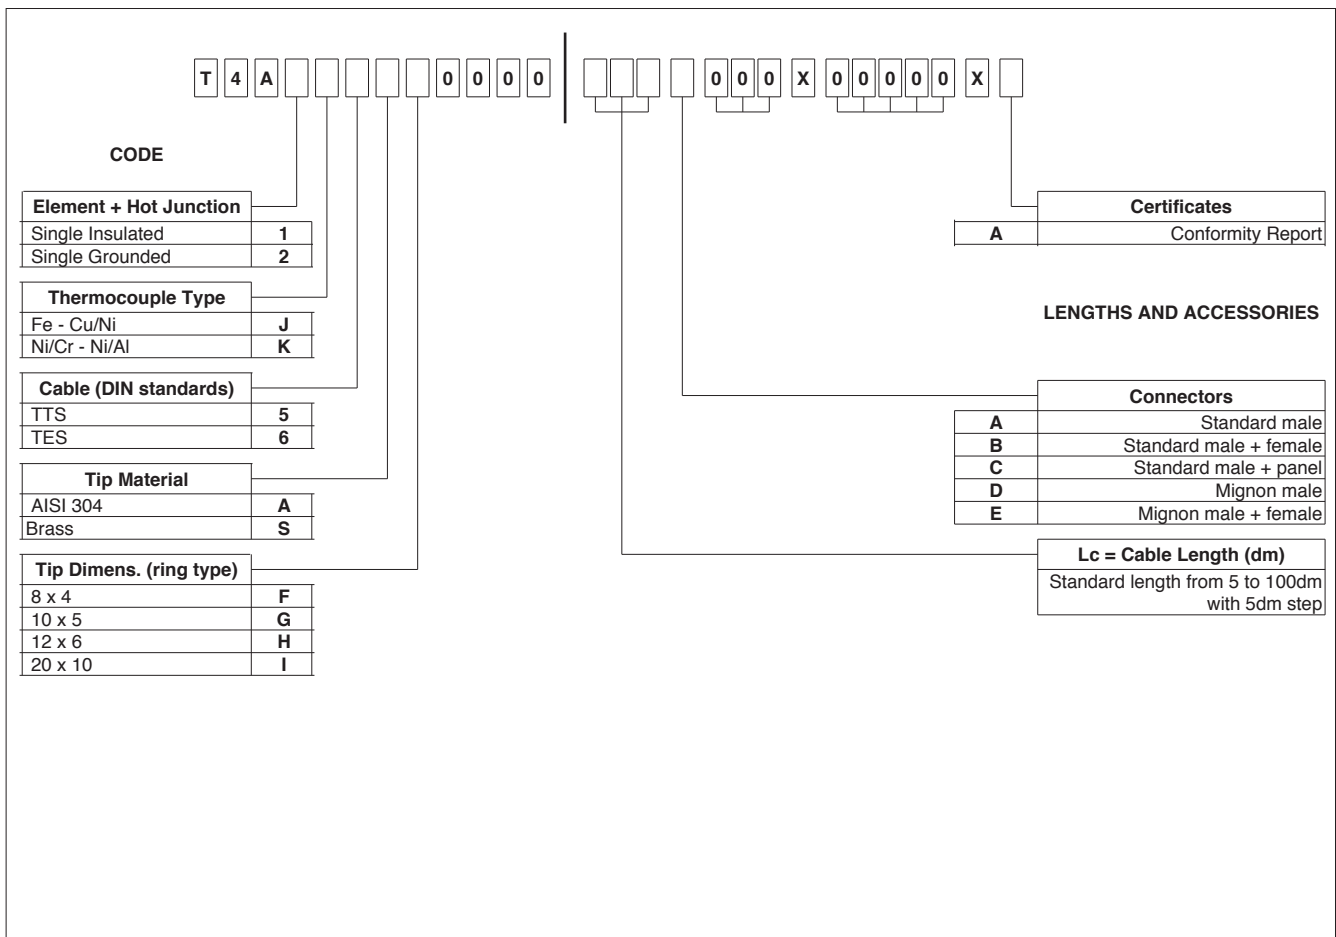

Main features

- Temperature limits: - 40 ... + 250° C
- Tolerance: Norme UNI 7938 standards, IEC 584.2 : class 2: for types J, K: $\pm 2.5^{\circ}$ C
- Extension cable insulation: fibreglass, screened TEFLON®
- Eyelet thermocouple with low thermal profile and quick response time, suitable for measures on flat surfaces
- Cable to DIN standard

MODELS

ORDER CODE

GEFRAN spa reserves the right to make any kind of design or functional modification at any moment without prior notice